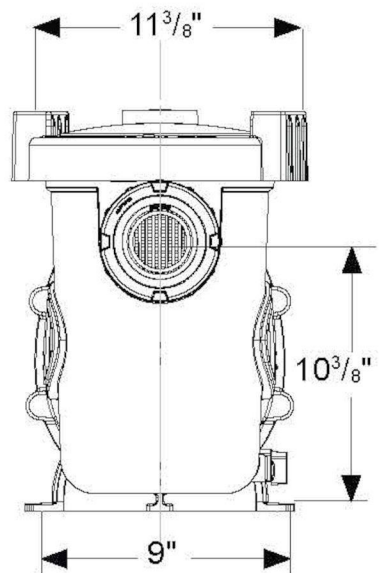

STEALTH PUMP DIMENSIONS

Front Edge of Union to
Center of Bolt Holes

Pump with
Sweep Elbow
p/n SEAQL1001

Bolt Holes,
Center to Center