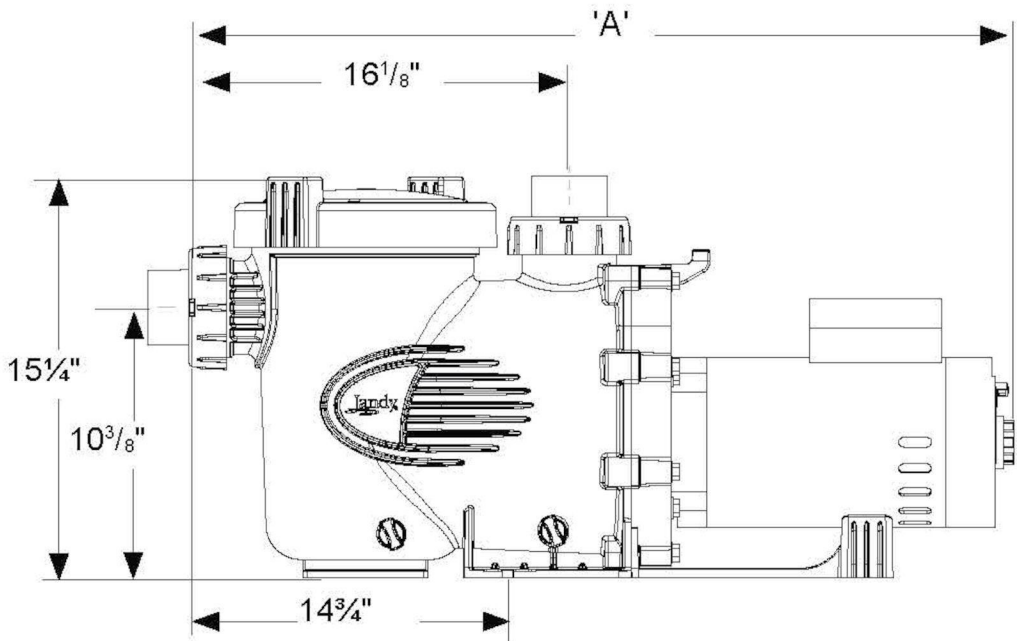

STEALTH PUMP DIMENSIONS

Front Edge of Union to
Center of Bolt Holes

Pump with
Sweep Elbow
p/n SEAQL1001

Bolt Holes,
Center to Center